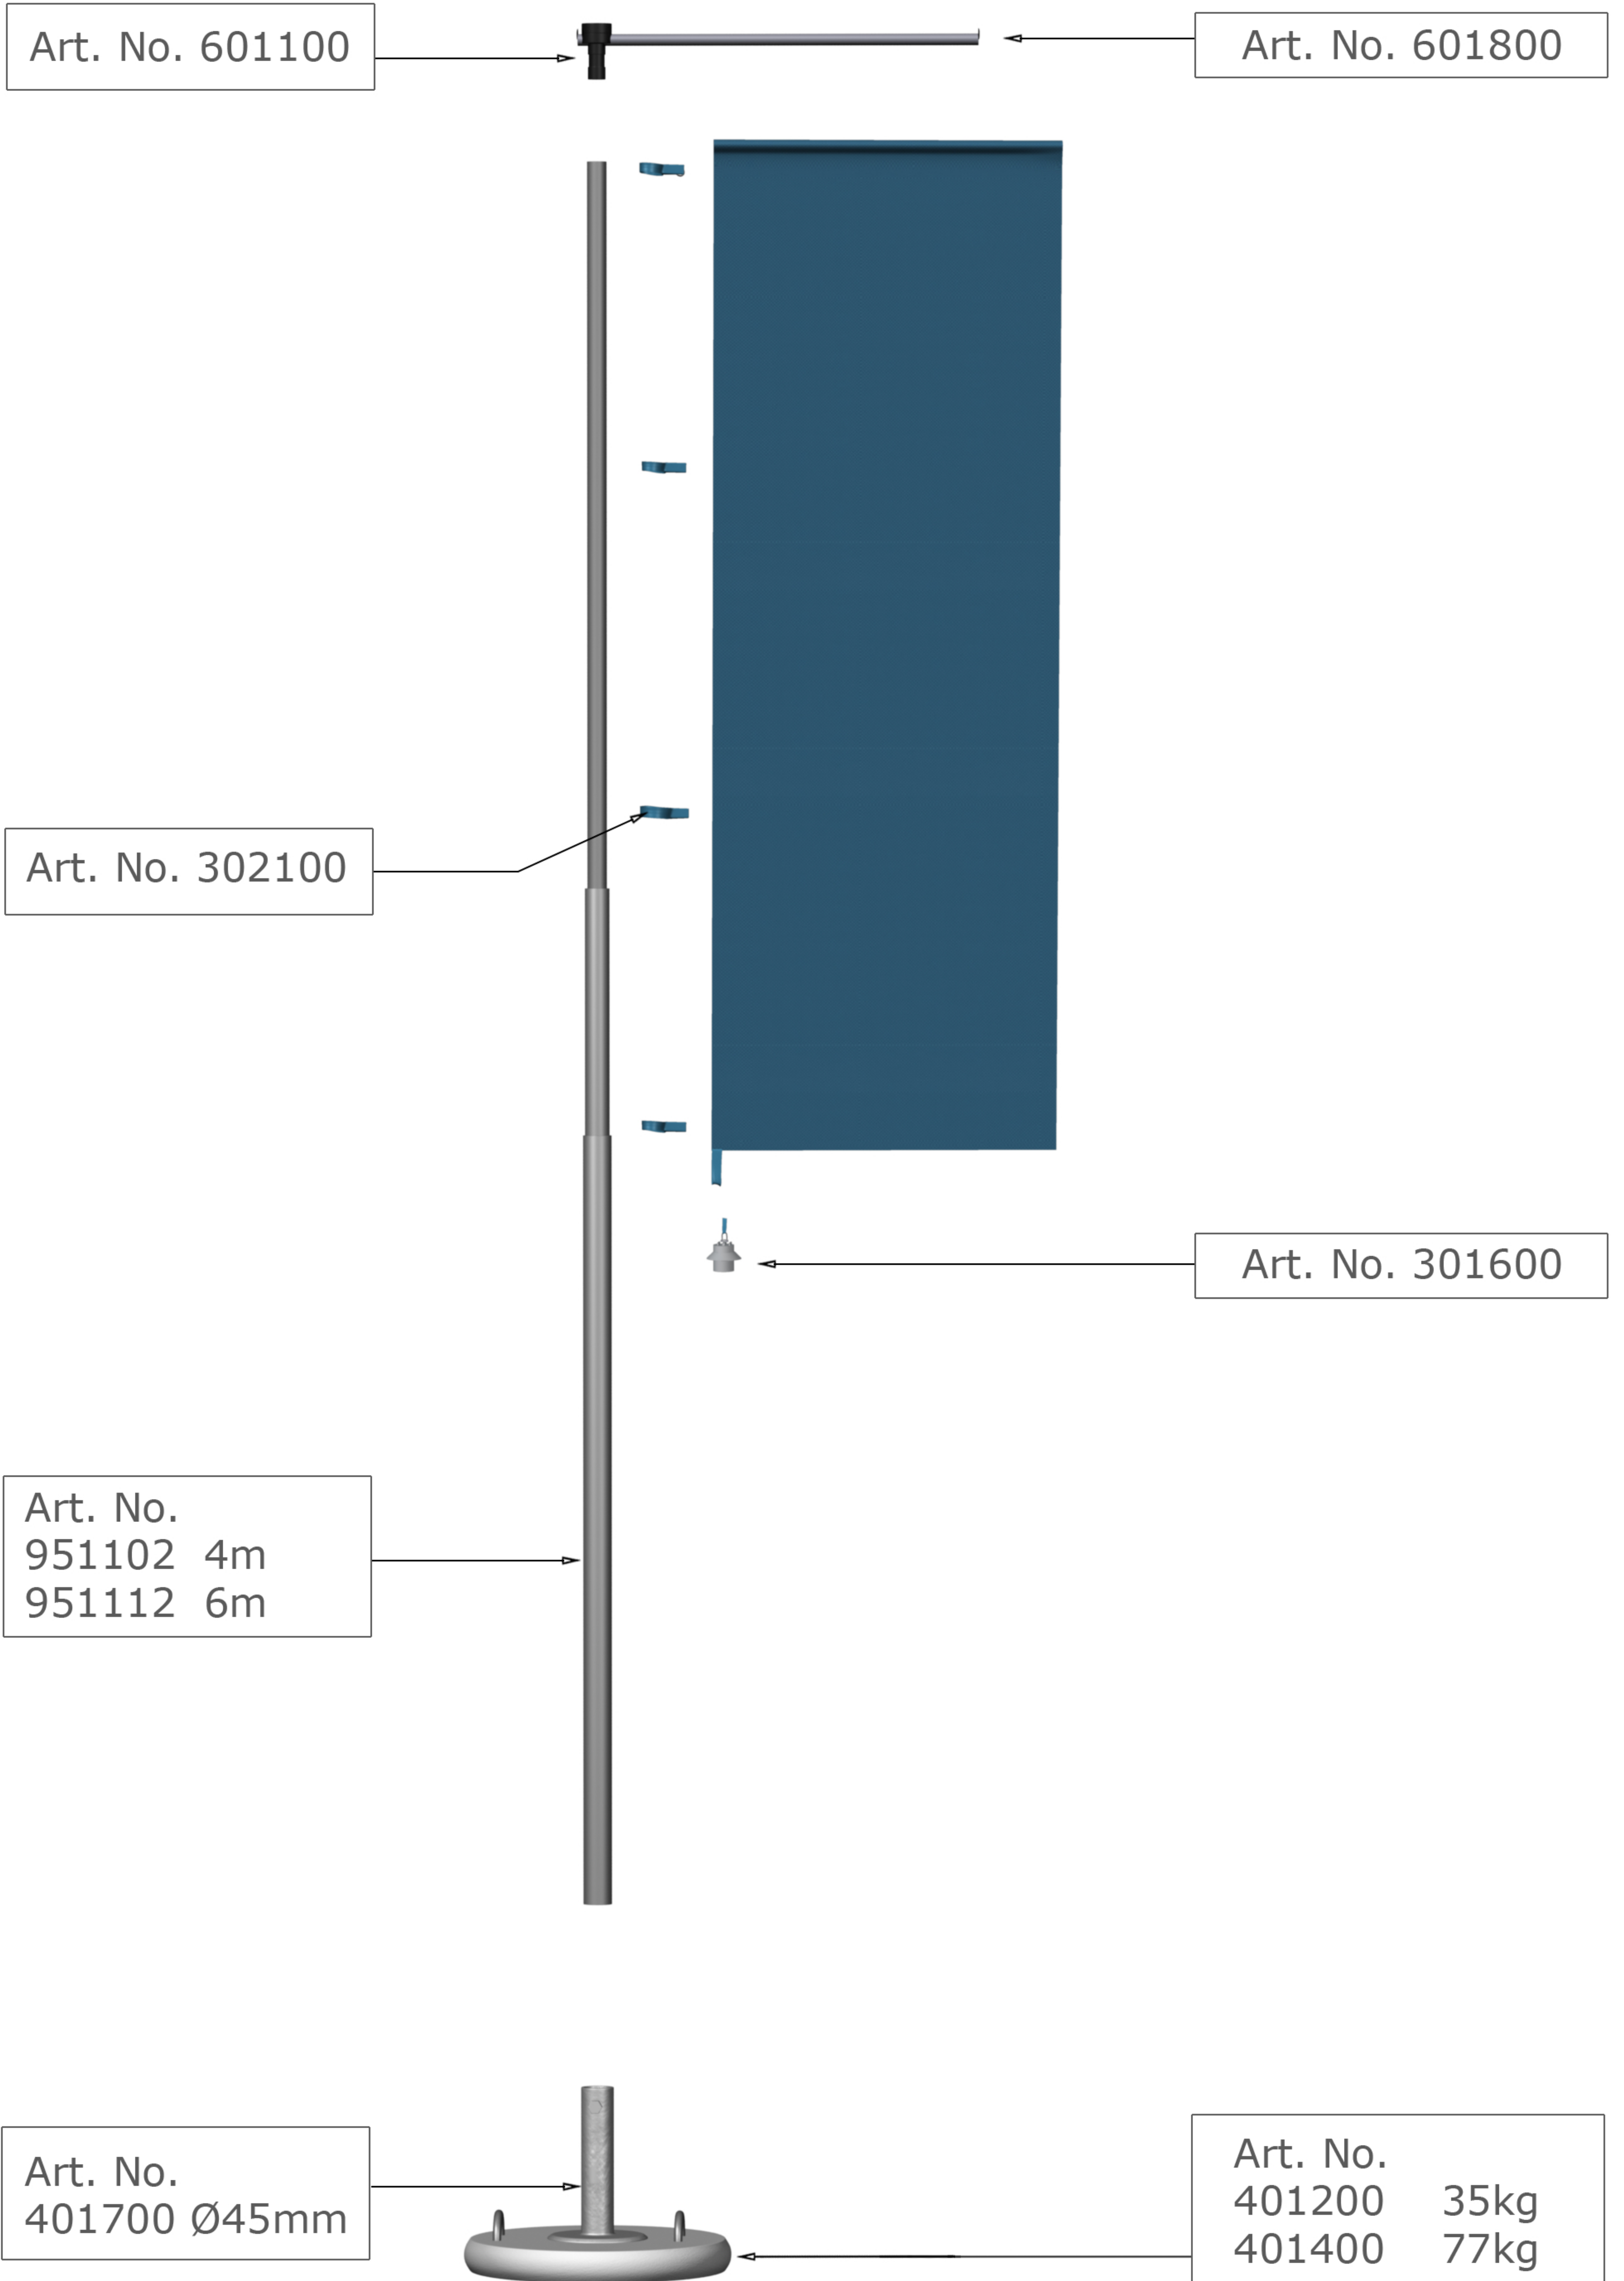

# DXA

Art. No. 601100

Art. No. 601800

Art. No. 302100

Art. No. 301600

Art. No.  
951102 4m  
951112 6m

Art. No.  
401700 Ø45mm

Art. No.  
401200 35kg  
401400 77kg