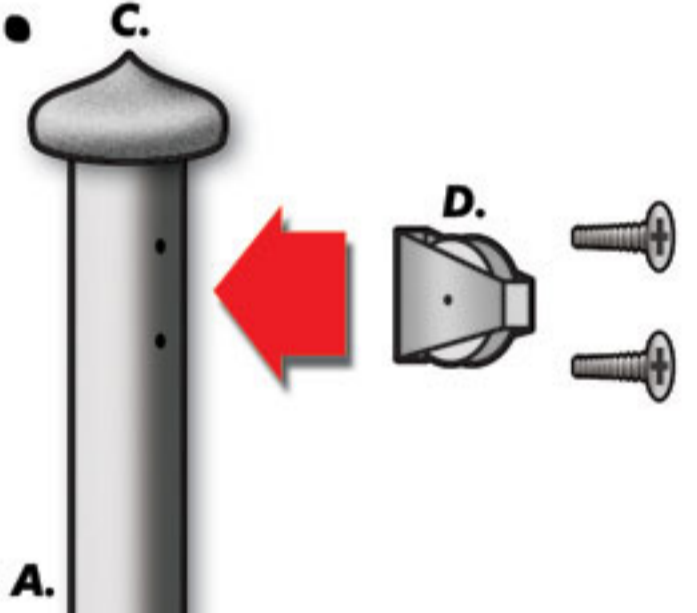

DL

INSTALL guide by Aluart

1.

2.

3.

4.

WARNINGS

> 8 Bft (75 Km/h, 47 mph)