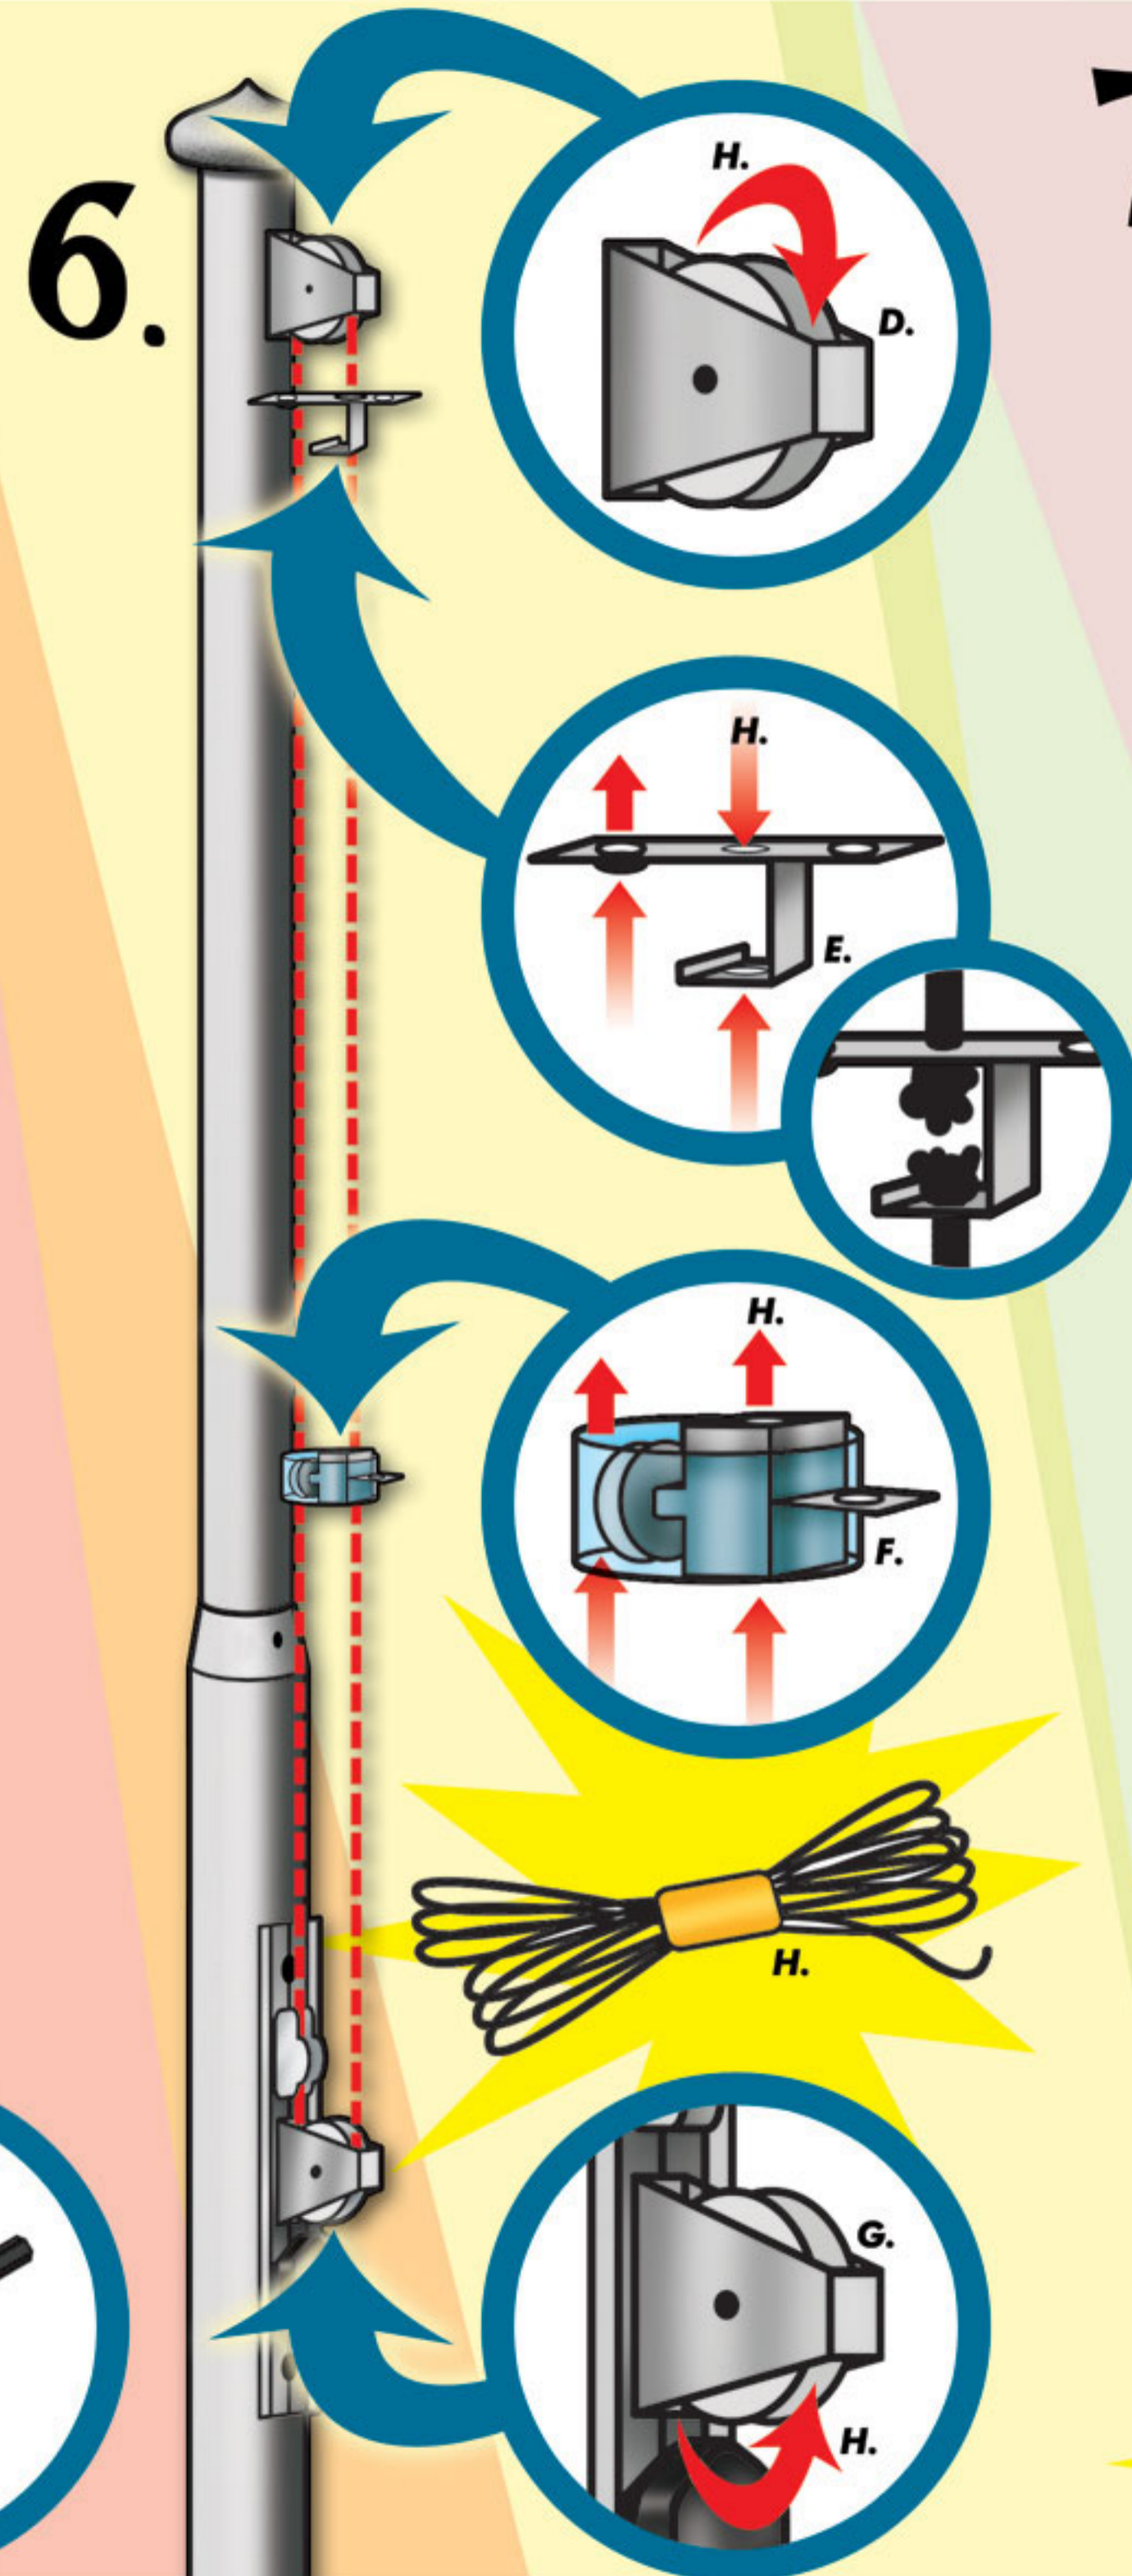

DL

INSTALL guide by Aluart

1.

2.

3.

4.

WARNINGS

> 8 Bft (75 Km/h, 47 mph)