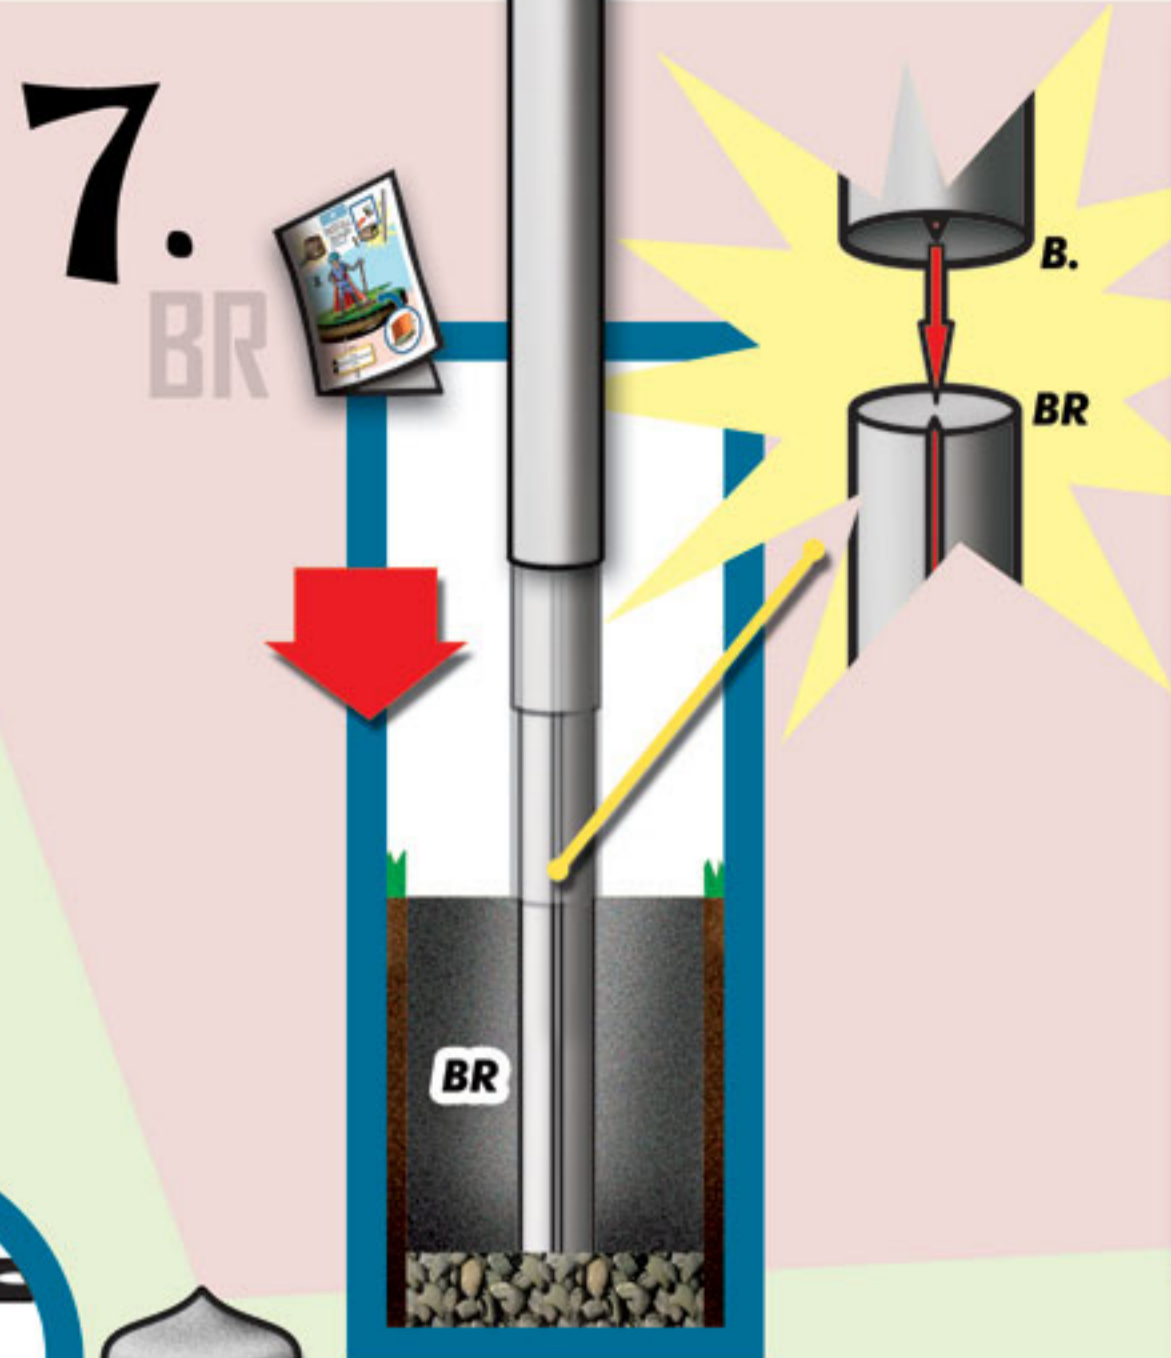

DL

INSTALL guide by Aluart

1.

2.

3.

4.

WARNINGS

> 8 Bft (75 Km/h, 47 mph)