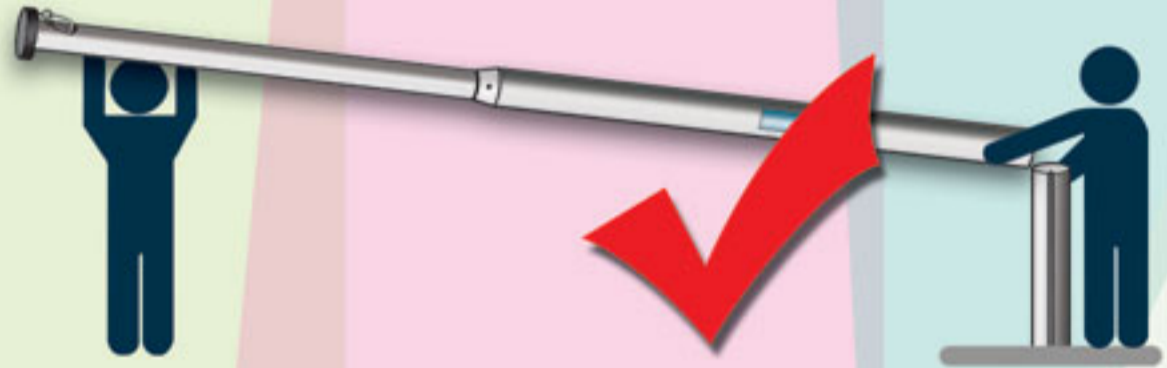

DL

INSTALL guide by Aluart

1.

2.

3.

4.

WARNINGS

> 8 Bft (75 Km/h, 47 mph)