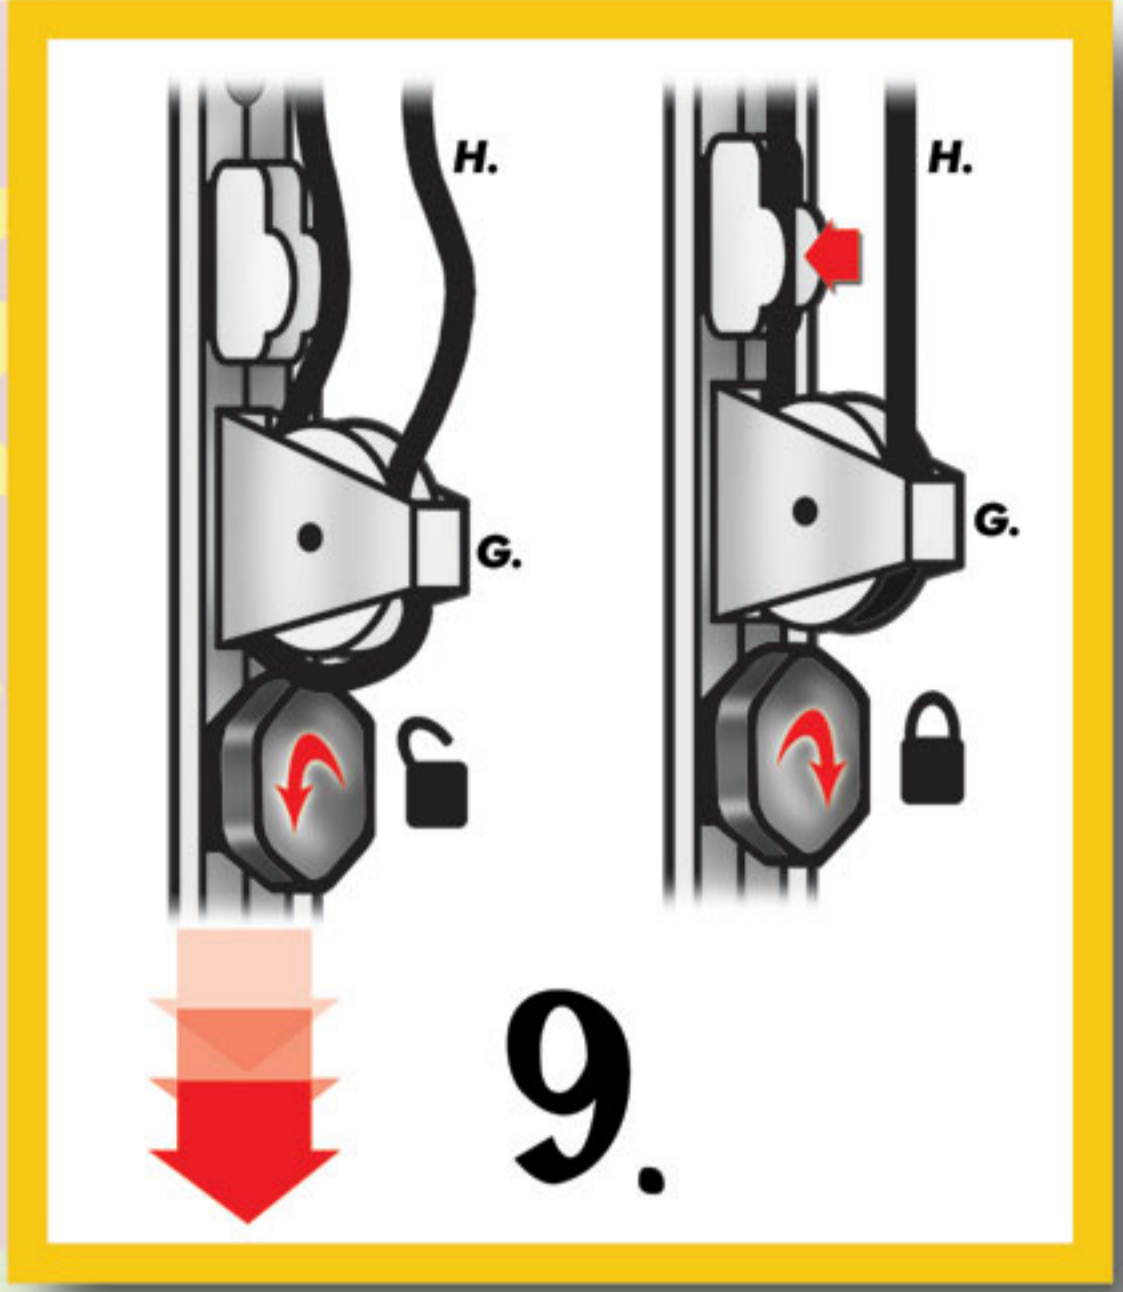

DL

INSTALL guide by Aluart

1.

2.

3.

4.

WARNINGS

> 8 Bft (75 Km/h, 47 mph)