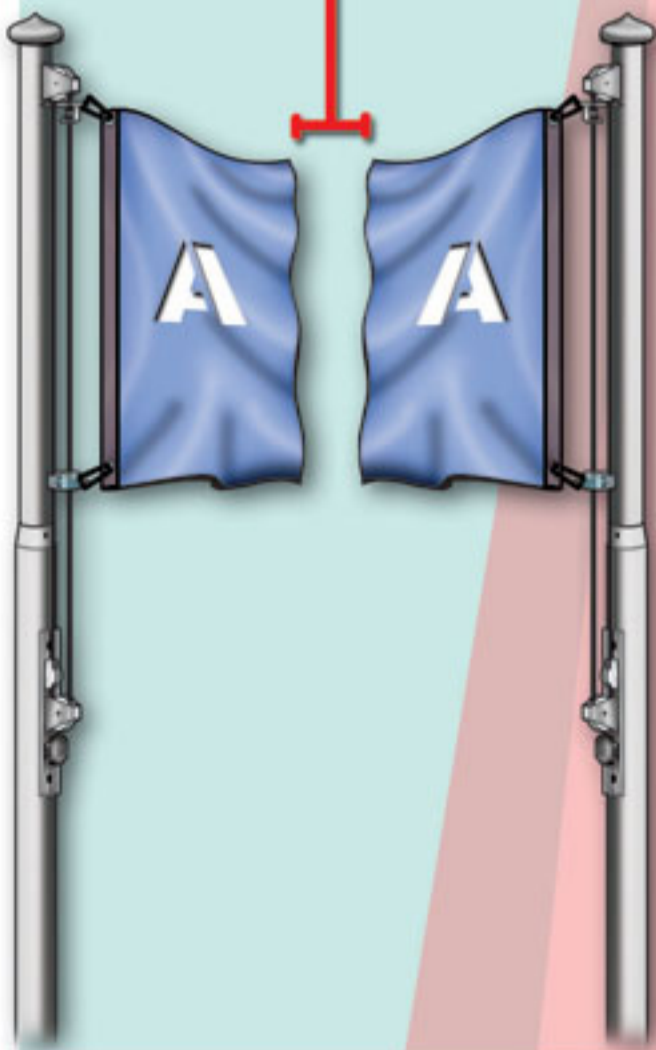

DL

INSTALL guide by Aluart

1.

2.

3.

4.

WARNINGS

> 8 Bft (75 Km/h, 47 mph)