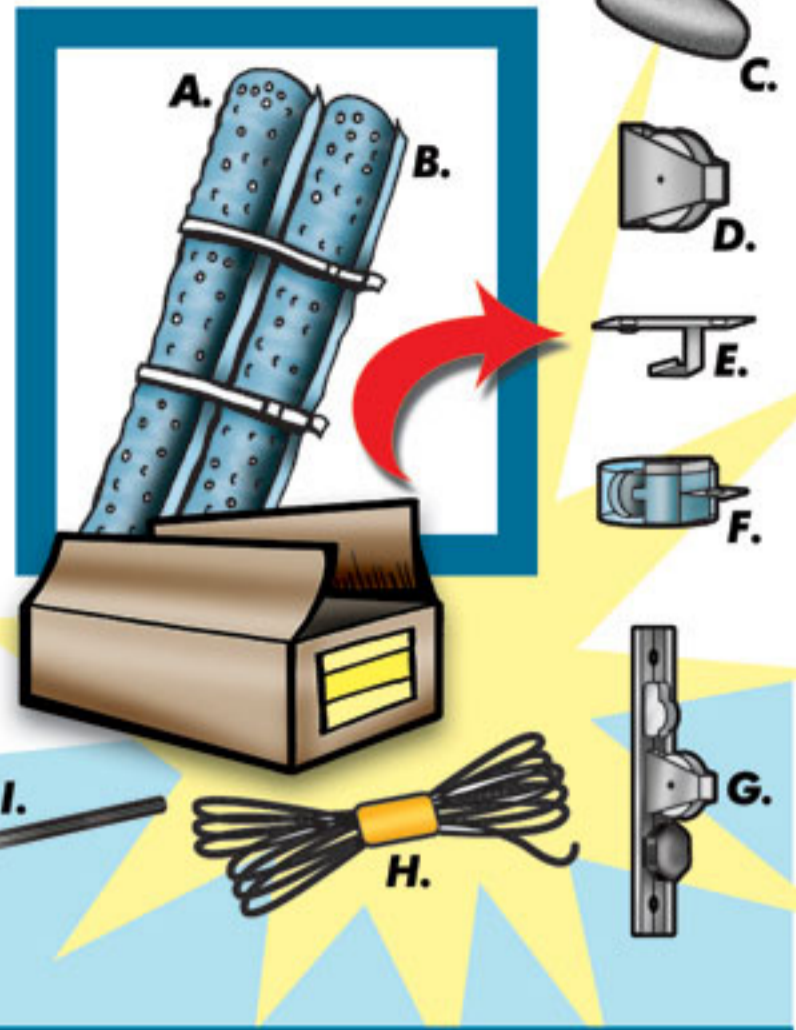

DL

INSTALL guide by Aluart

1.

2.

3.

4.

WARNINGS

> 8 Bft (75 Km/h, 47 mph)