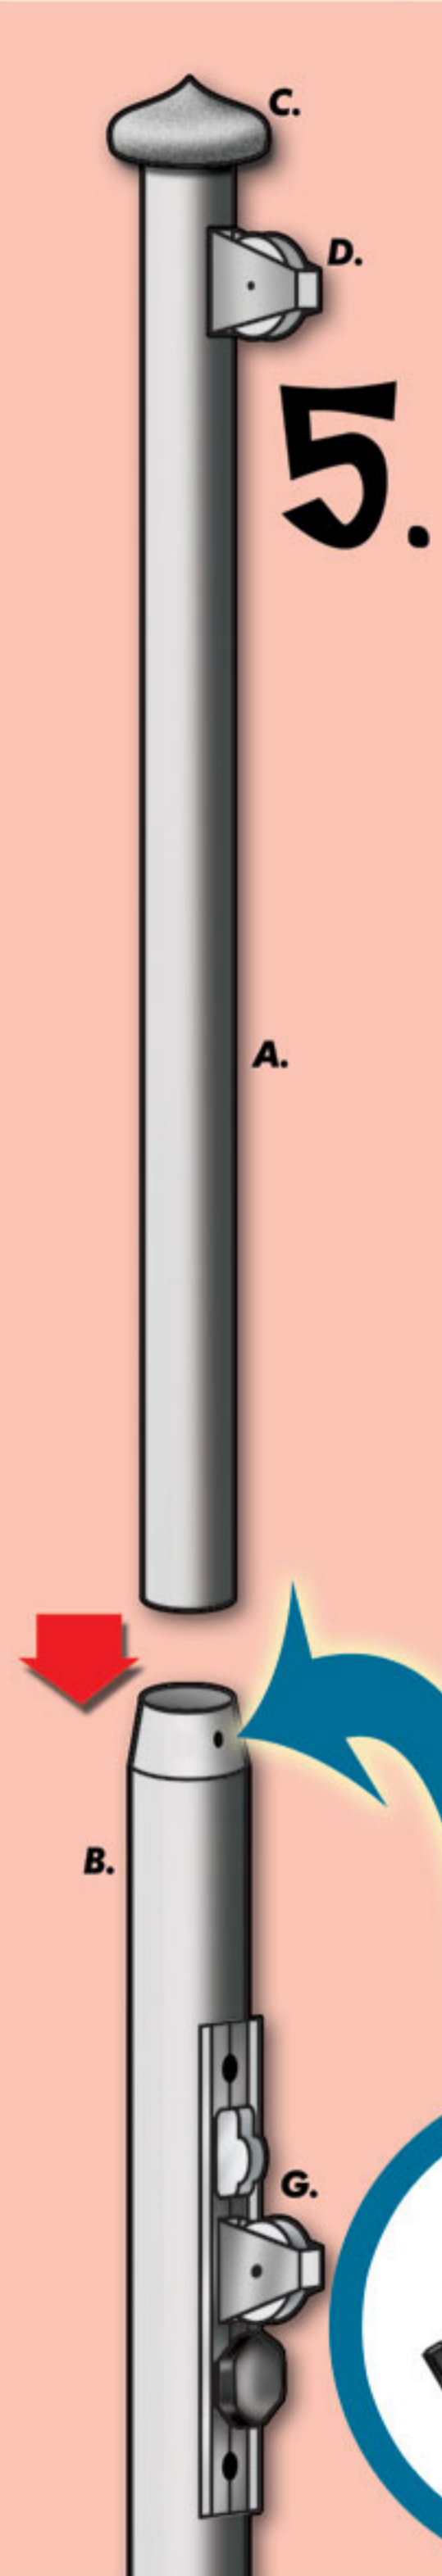

DL

INSTALL guide by Aluart

1.

2.

3.

4.

WARNINGS

> 8 Bft (75 Km/h, 47 mph)