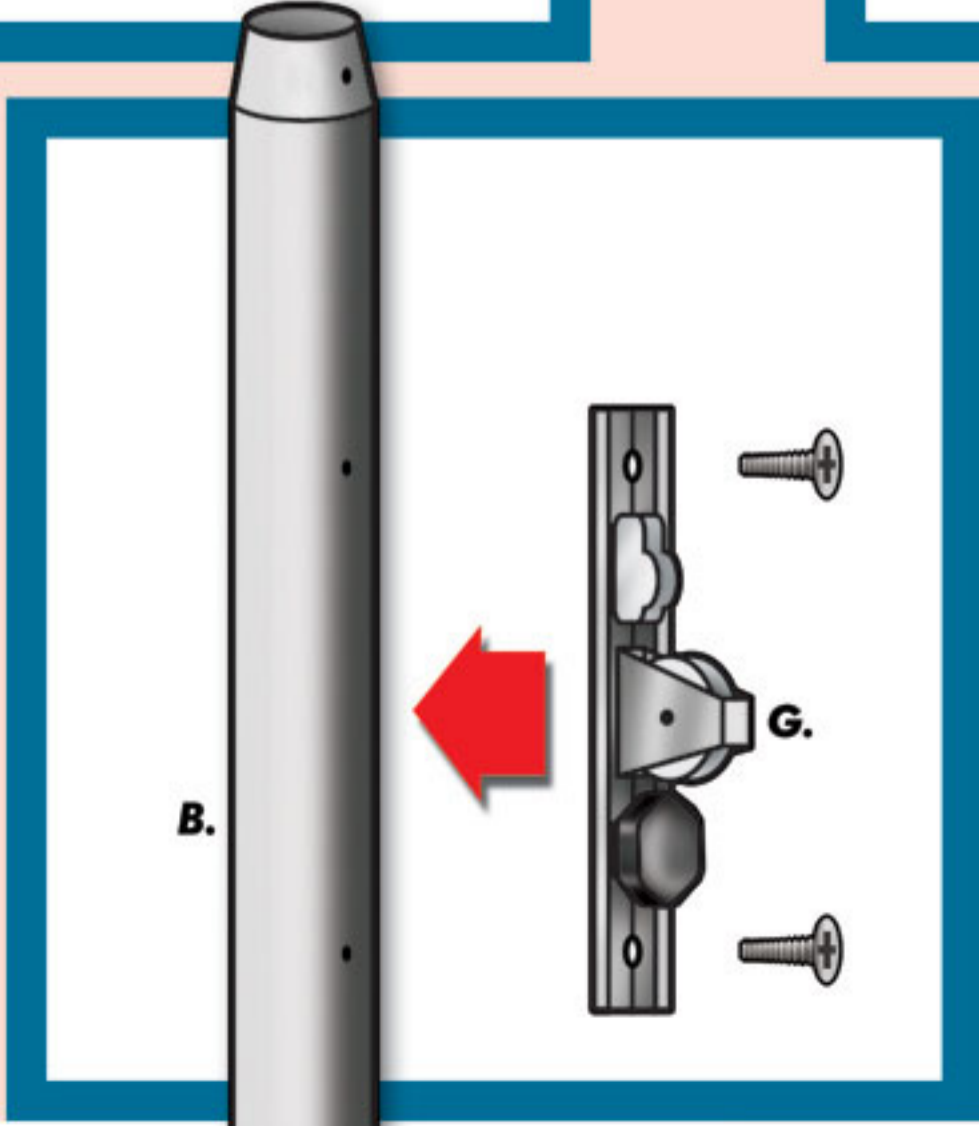

DL

INSTALL guide by Aluart

1.

2.

3.

4.

WARNINGS

> 8 Bft (75 Km/h, 47 mph)