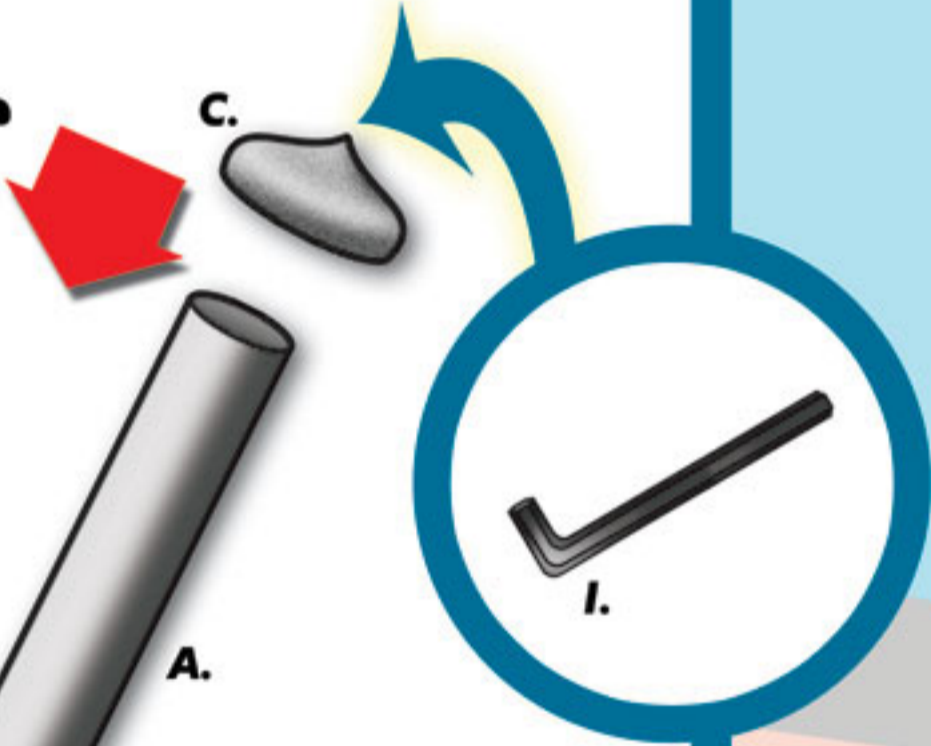

DL

INSTALL guide by Aluart

1.

2.

3.

4.

WARNINGS

> 8 Bft (75 Km/h, 47 mph)