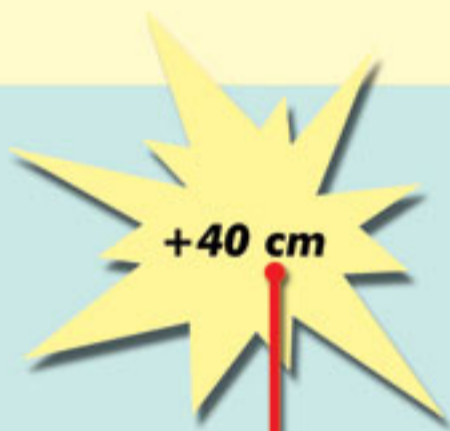

DL

INSTALL guide by Aluart

1.

2.

3.

4.

WARNINGS

> 8 Bft (75 Km/h, 47 mph)